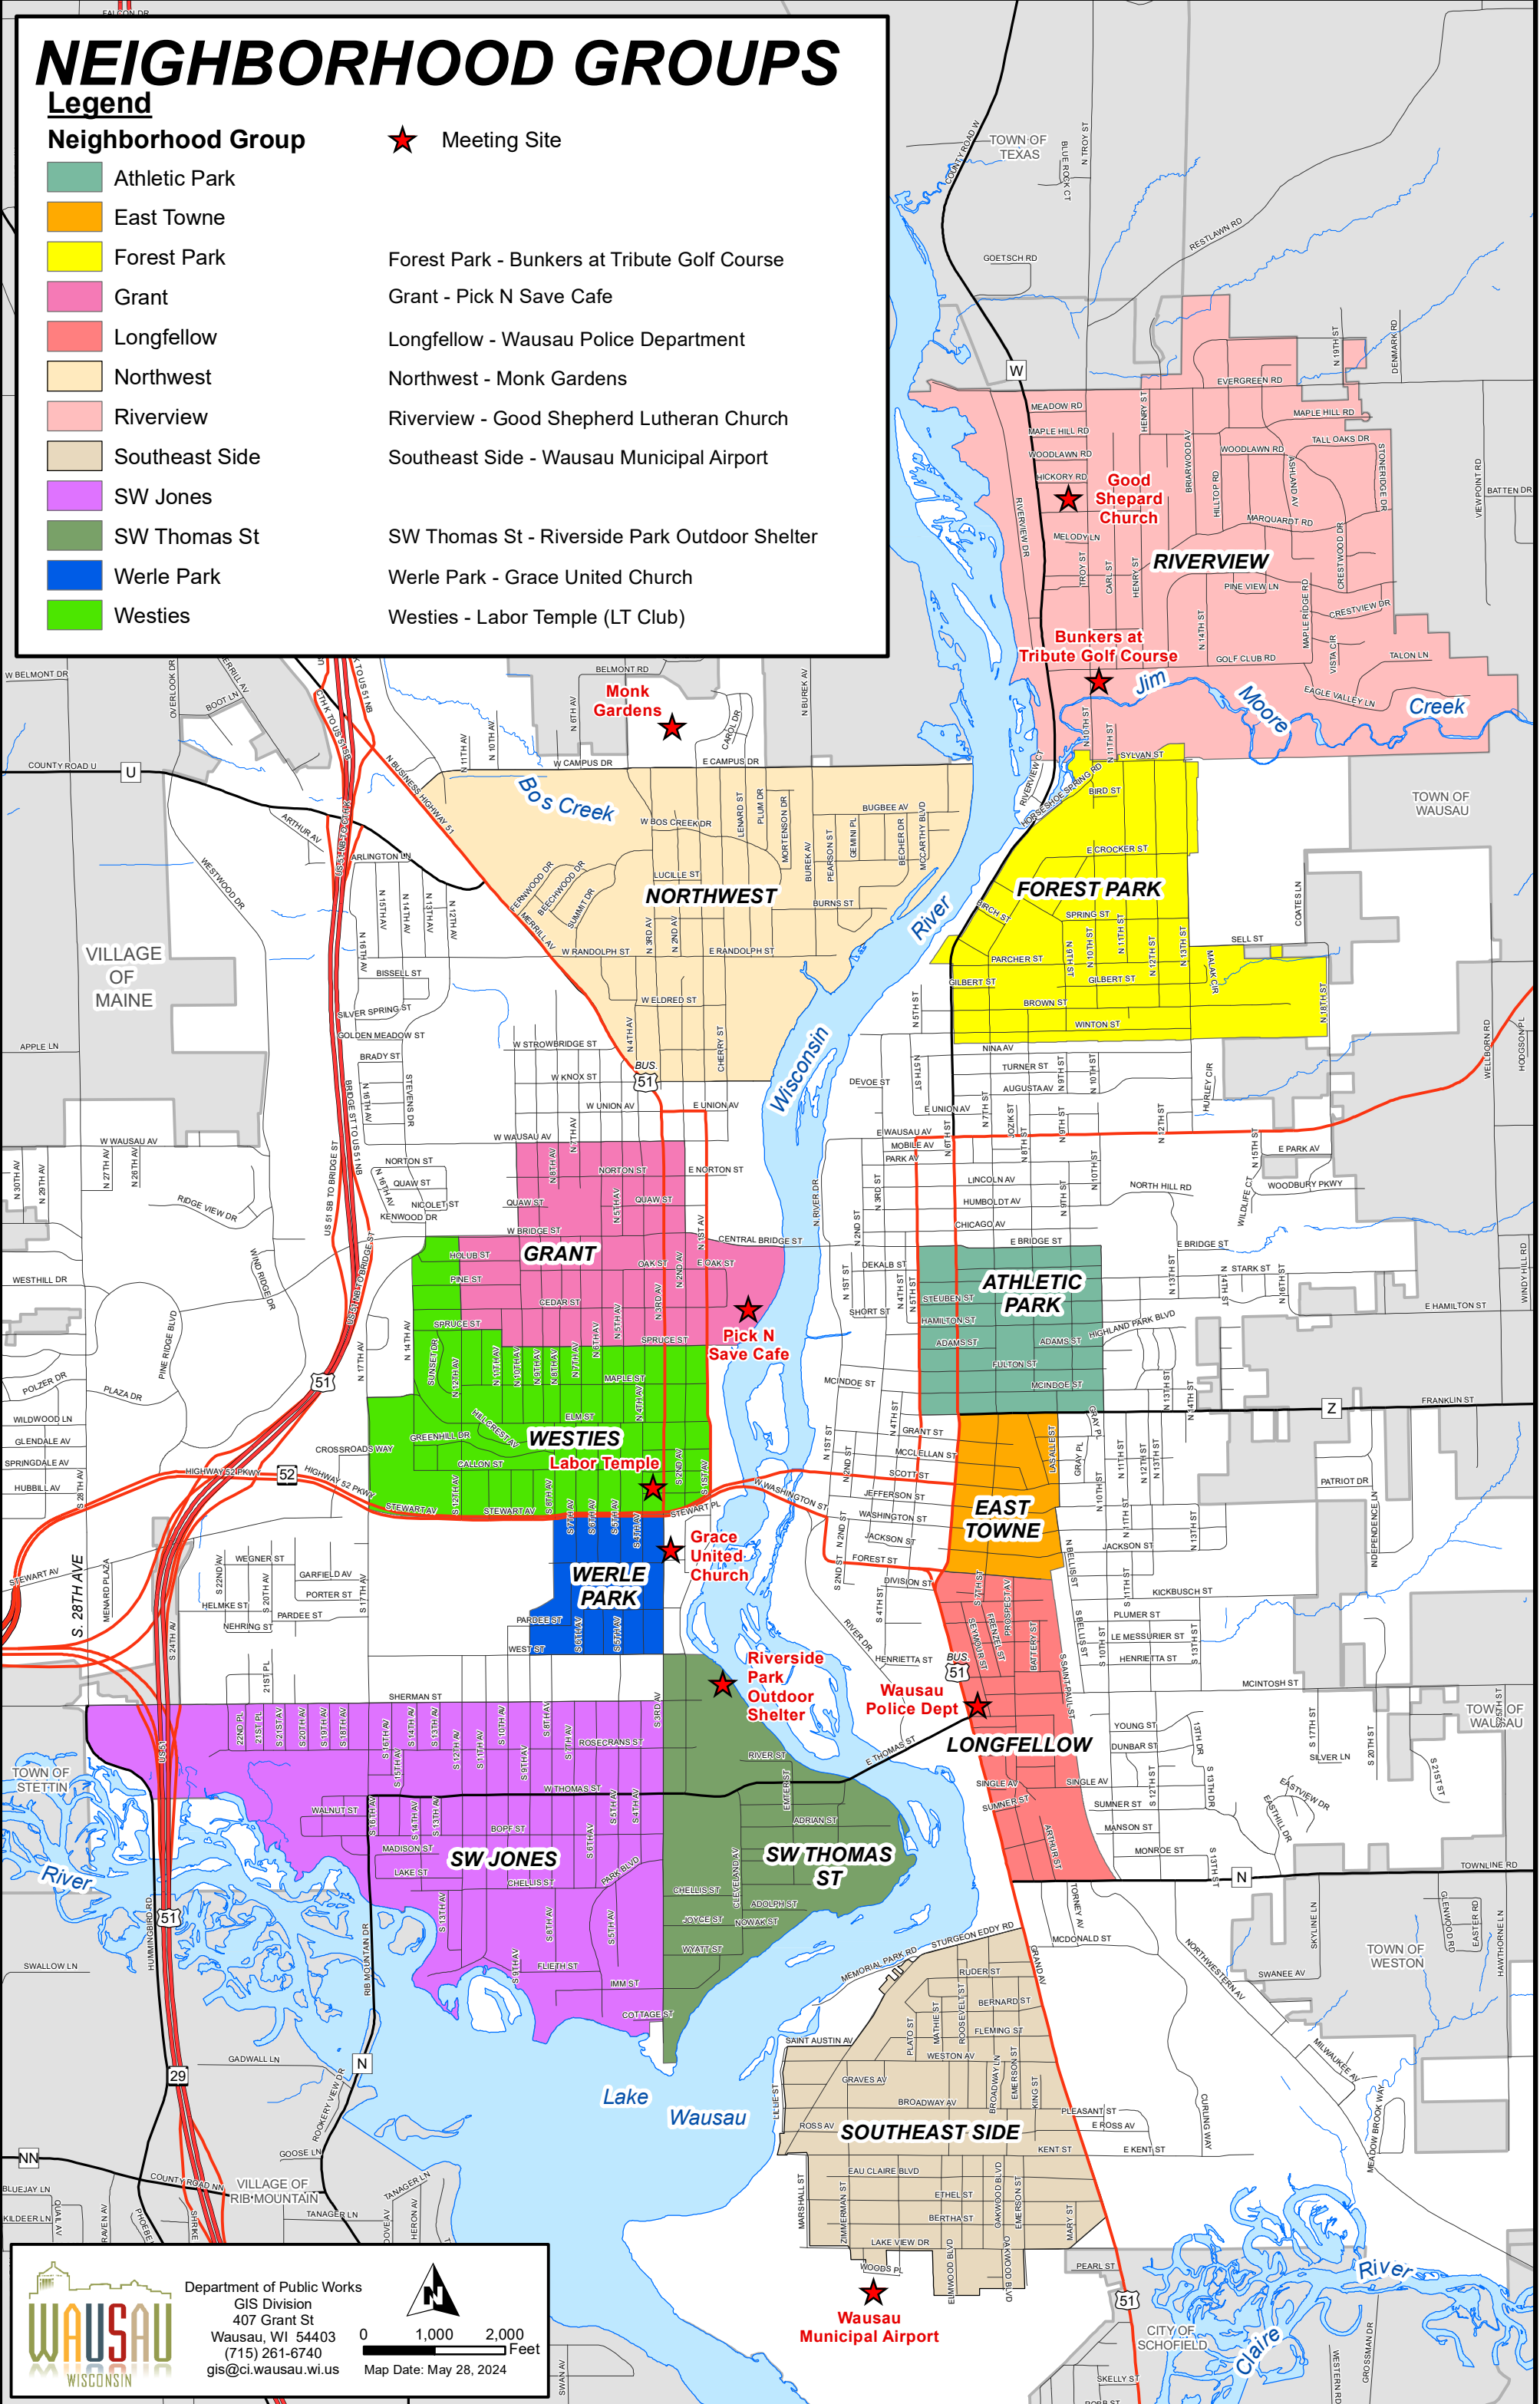

# NEIGHBORHOOD GROUPS

## Legend

### Neighborhood Group

- Athletic Park
- East Towne
- Forest Park
- Grant
- Longfellow
- Northwest
- Riverview
- Southeast Side
- SW Jones
- SW Thomas St
- Werle Park
- Westies

★ Meeting Site

- Forest Park - Bunkers at Tribute Golf Course
- Grant - Pick N Save Cafe
- Longfellow - Wausau Police Department
- Northwest - Monk Gardens
- Riverview - Good Shepherd Lutheran Church
- Southeast Side - Wausau Municipal Airport
- SW Thomas St - Riverside Park Outdoor Shelter
- Werle Park - Grace United Church
- Westies - Labor Temple (LT Club)