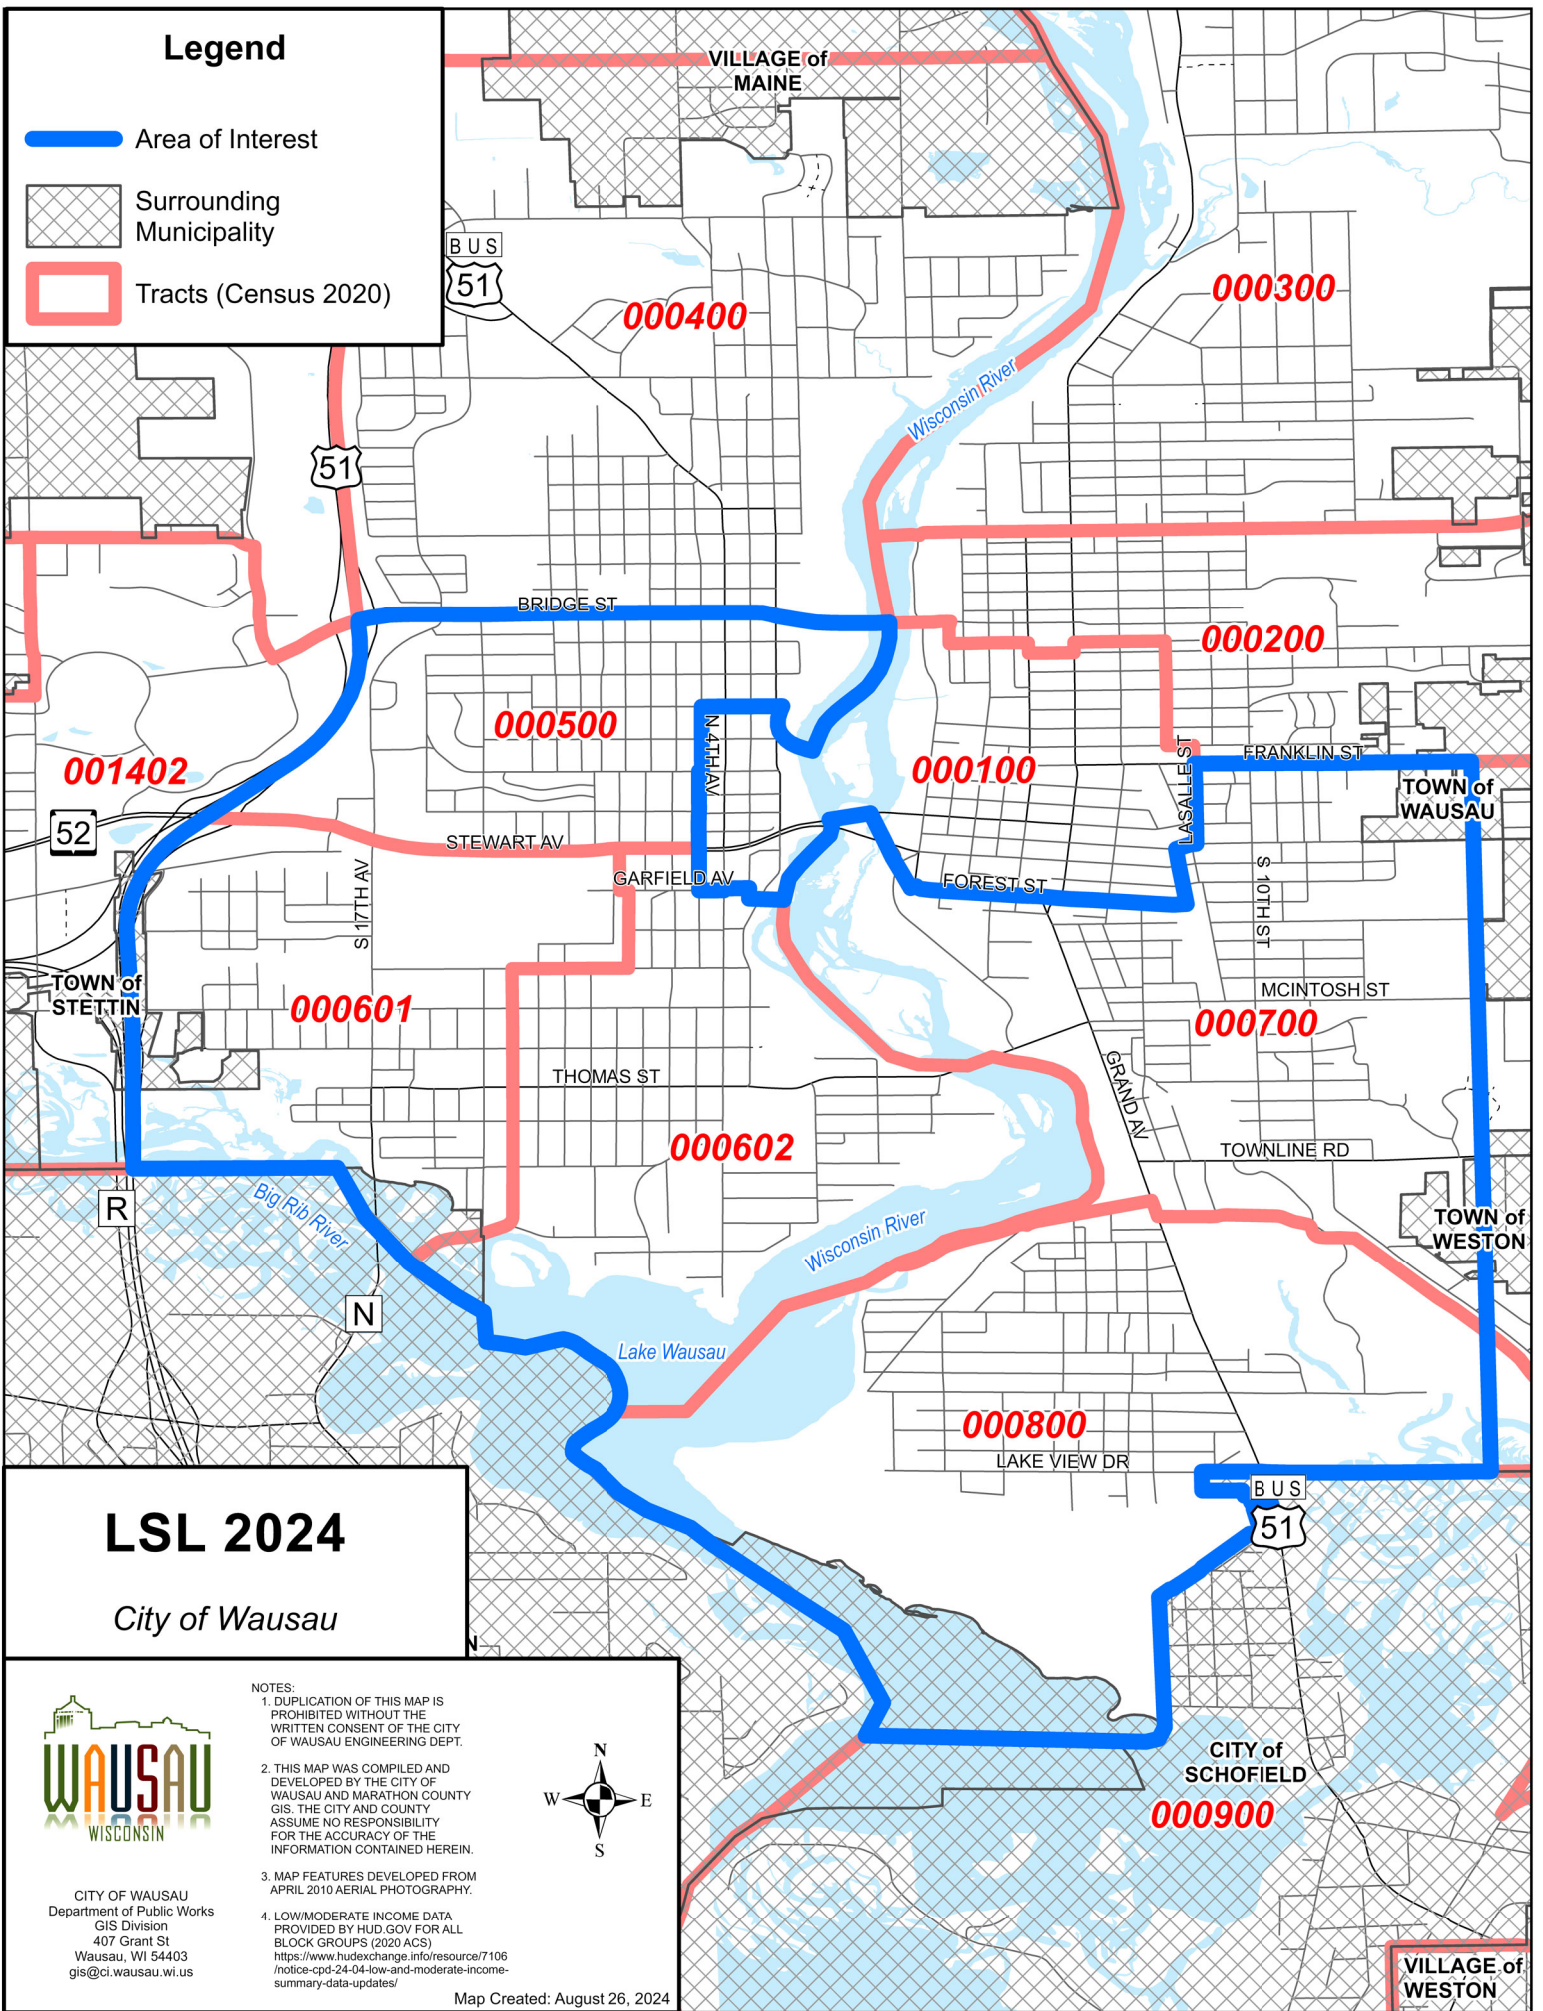

Legend

 Area of Interest

 Surrounding Municipality

 Tracts (Census 2020)

LSL 2024

City of Wausau

CITY OF WAUSAU
Department of Public Works
GIS Division
407 Grant St
Wausau, WI 54403
gis@ci.wausau.wi.us

- NOTES:
1. DUPLICATION OF THIS MAP IS PROHIBITED WITHOUT THE WRITTEN CONSENT OF THE CITY OF WAUSAU ENGINEERING DEPT.
 2. THIS MAP WAS COMPILED AND DEVELOPED BY THE CITY OF WAUSAU AND MARATHON COUNTY GIS. THE CITY AND COUNTY ASSUME NO RESPONSIBILITY FOR THE ACCURACY OF THE INFORMATION CONTAINED HEREIN.
 3. MAP FEATURES DEVELOPED FROM APRIL 2010 AERIAL PHOTOGRAPHY.
 4. LOW/MODERATE INCOME DATA PROVIDED BY HUD.GOV FOR ALL BLOCK GROUPS (2020 ACS) <https://www.hudexchange.info/resource/7106/notice-cpd-24-04-low-and-moderate-income-summary-data-updates/>

Map Created: August 26, 2024

VILLAGE of WESTON