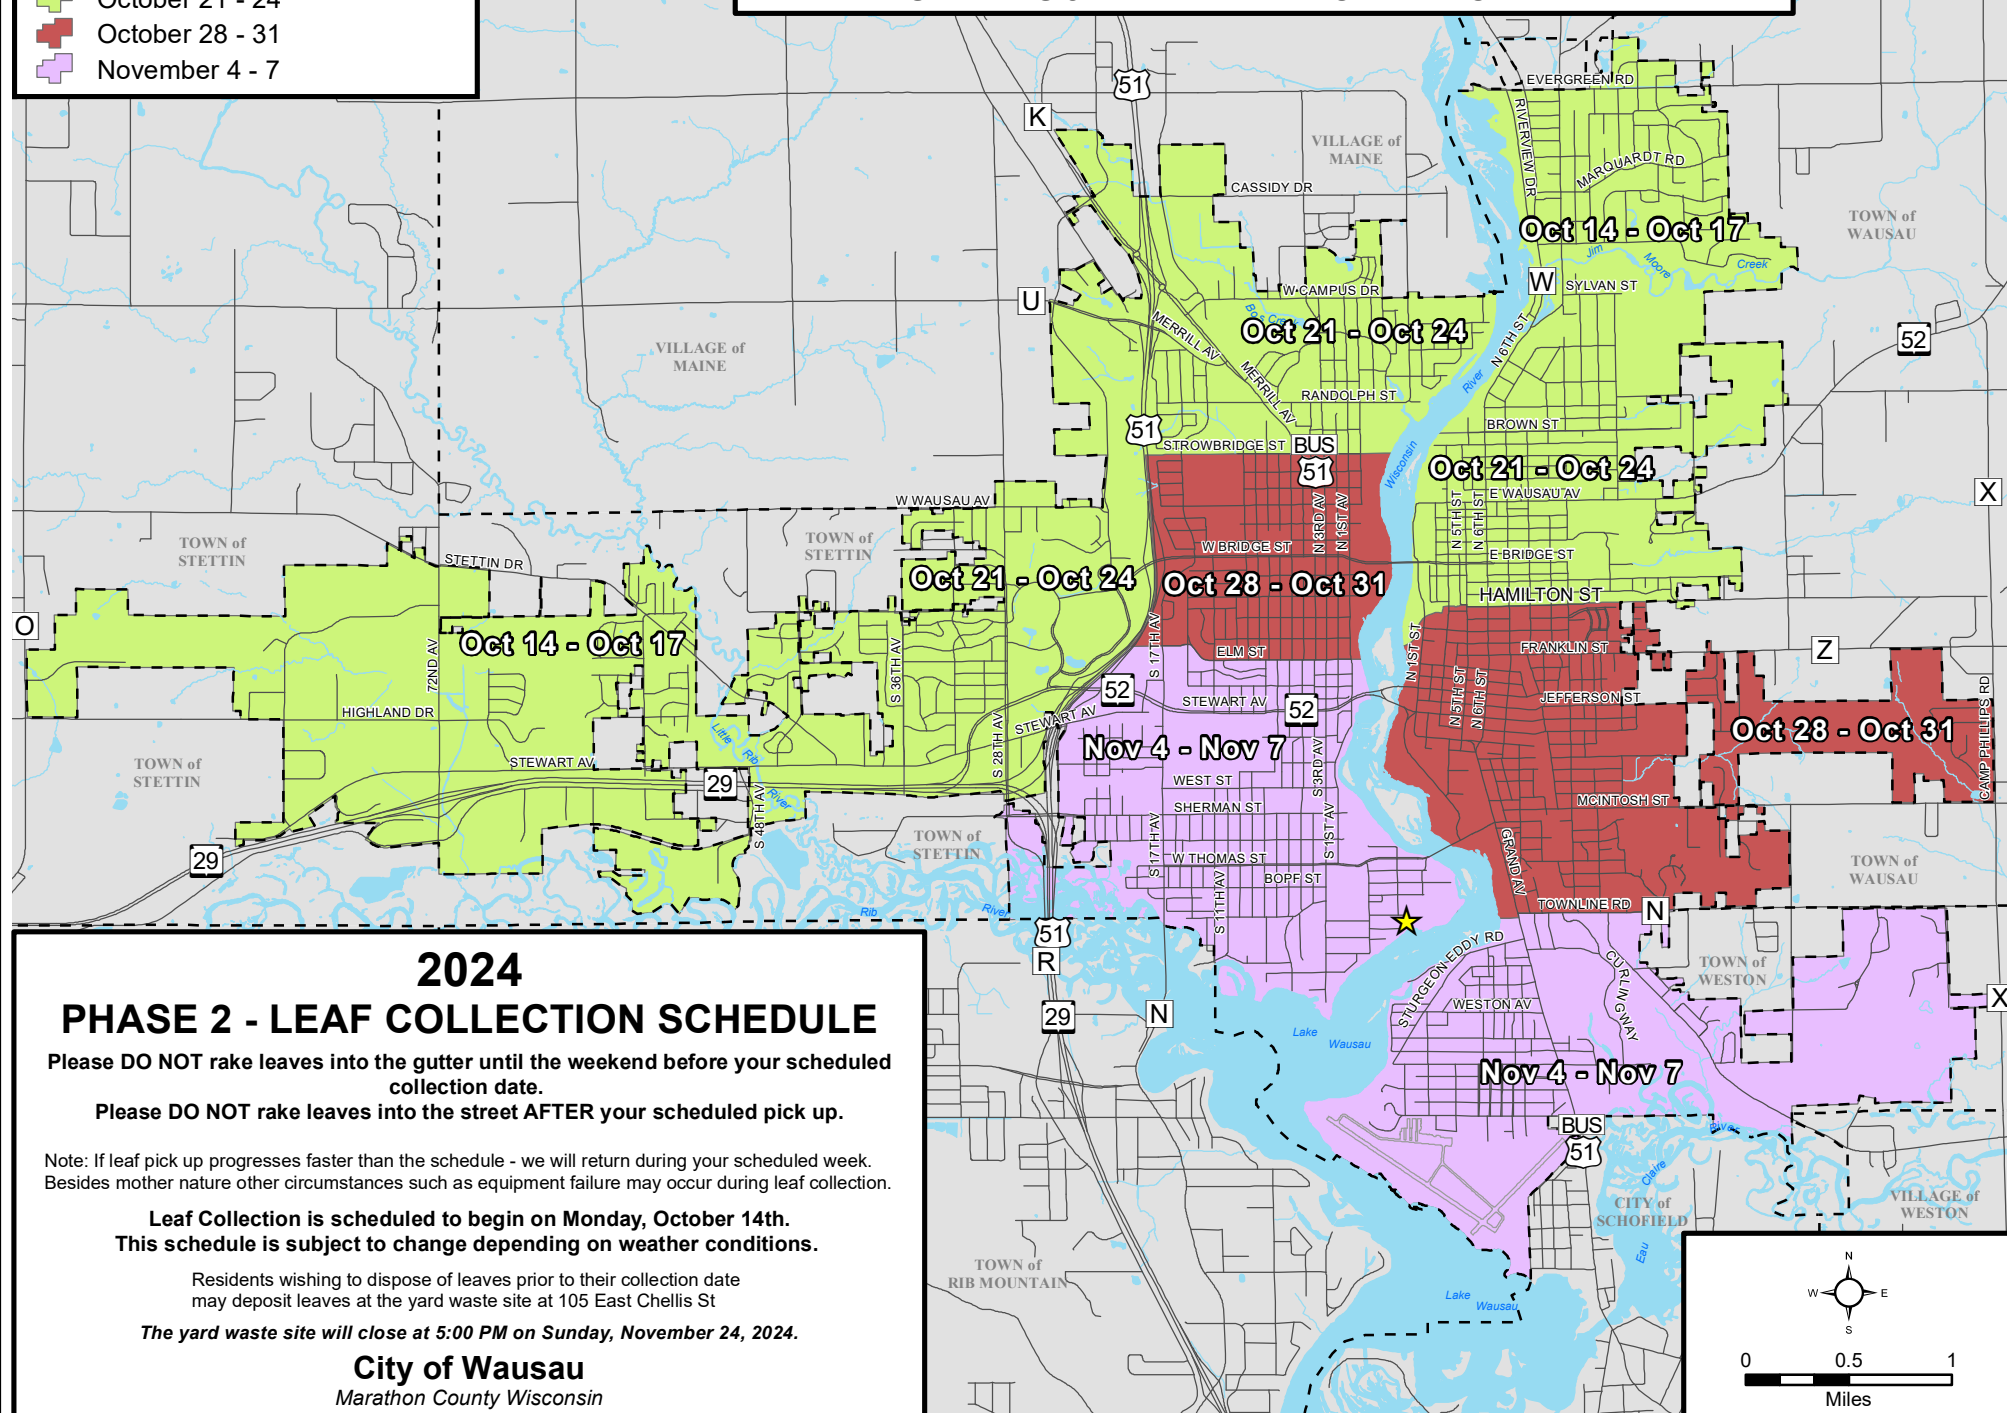

★ Yard Waste Site (105 E Chellis St)

Collection Date 2024

🟩 October 21 - 24

🟥 October 28 - 31

🟪 November 4 - 7

NO HOSTAS!

NO STICKS!

NO FLOWERPOT PLANTS!

THESE ITEMS JAM THE LEAF COLLECTION MACHINE!!

2024

PHASE 2 - LEAF COLLECTION SCHEDULE

Please **DO NOT** rake leaves into the gutter until the weekend before your scheduled collection date.

Please **DO NOT** rake leaves into the street **AFTER** your scheduled pick up.

Note: If leaf pick up progresses faster than the schedule - we will return during your scheduled week. Besides mother nature other circumstances such as equipment failure may occur during leaf collection.

Leaf Collection is scheduled to begin on Monday, October 14th.
This schedule is subject to change depending on weather conditions.

Residents wishing to dispose of leaves prior to their collection date may deposit leaves at the yard waste site at 105 East Chellis St