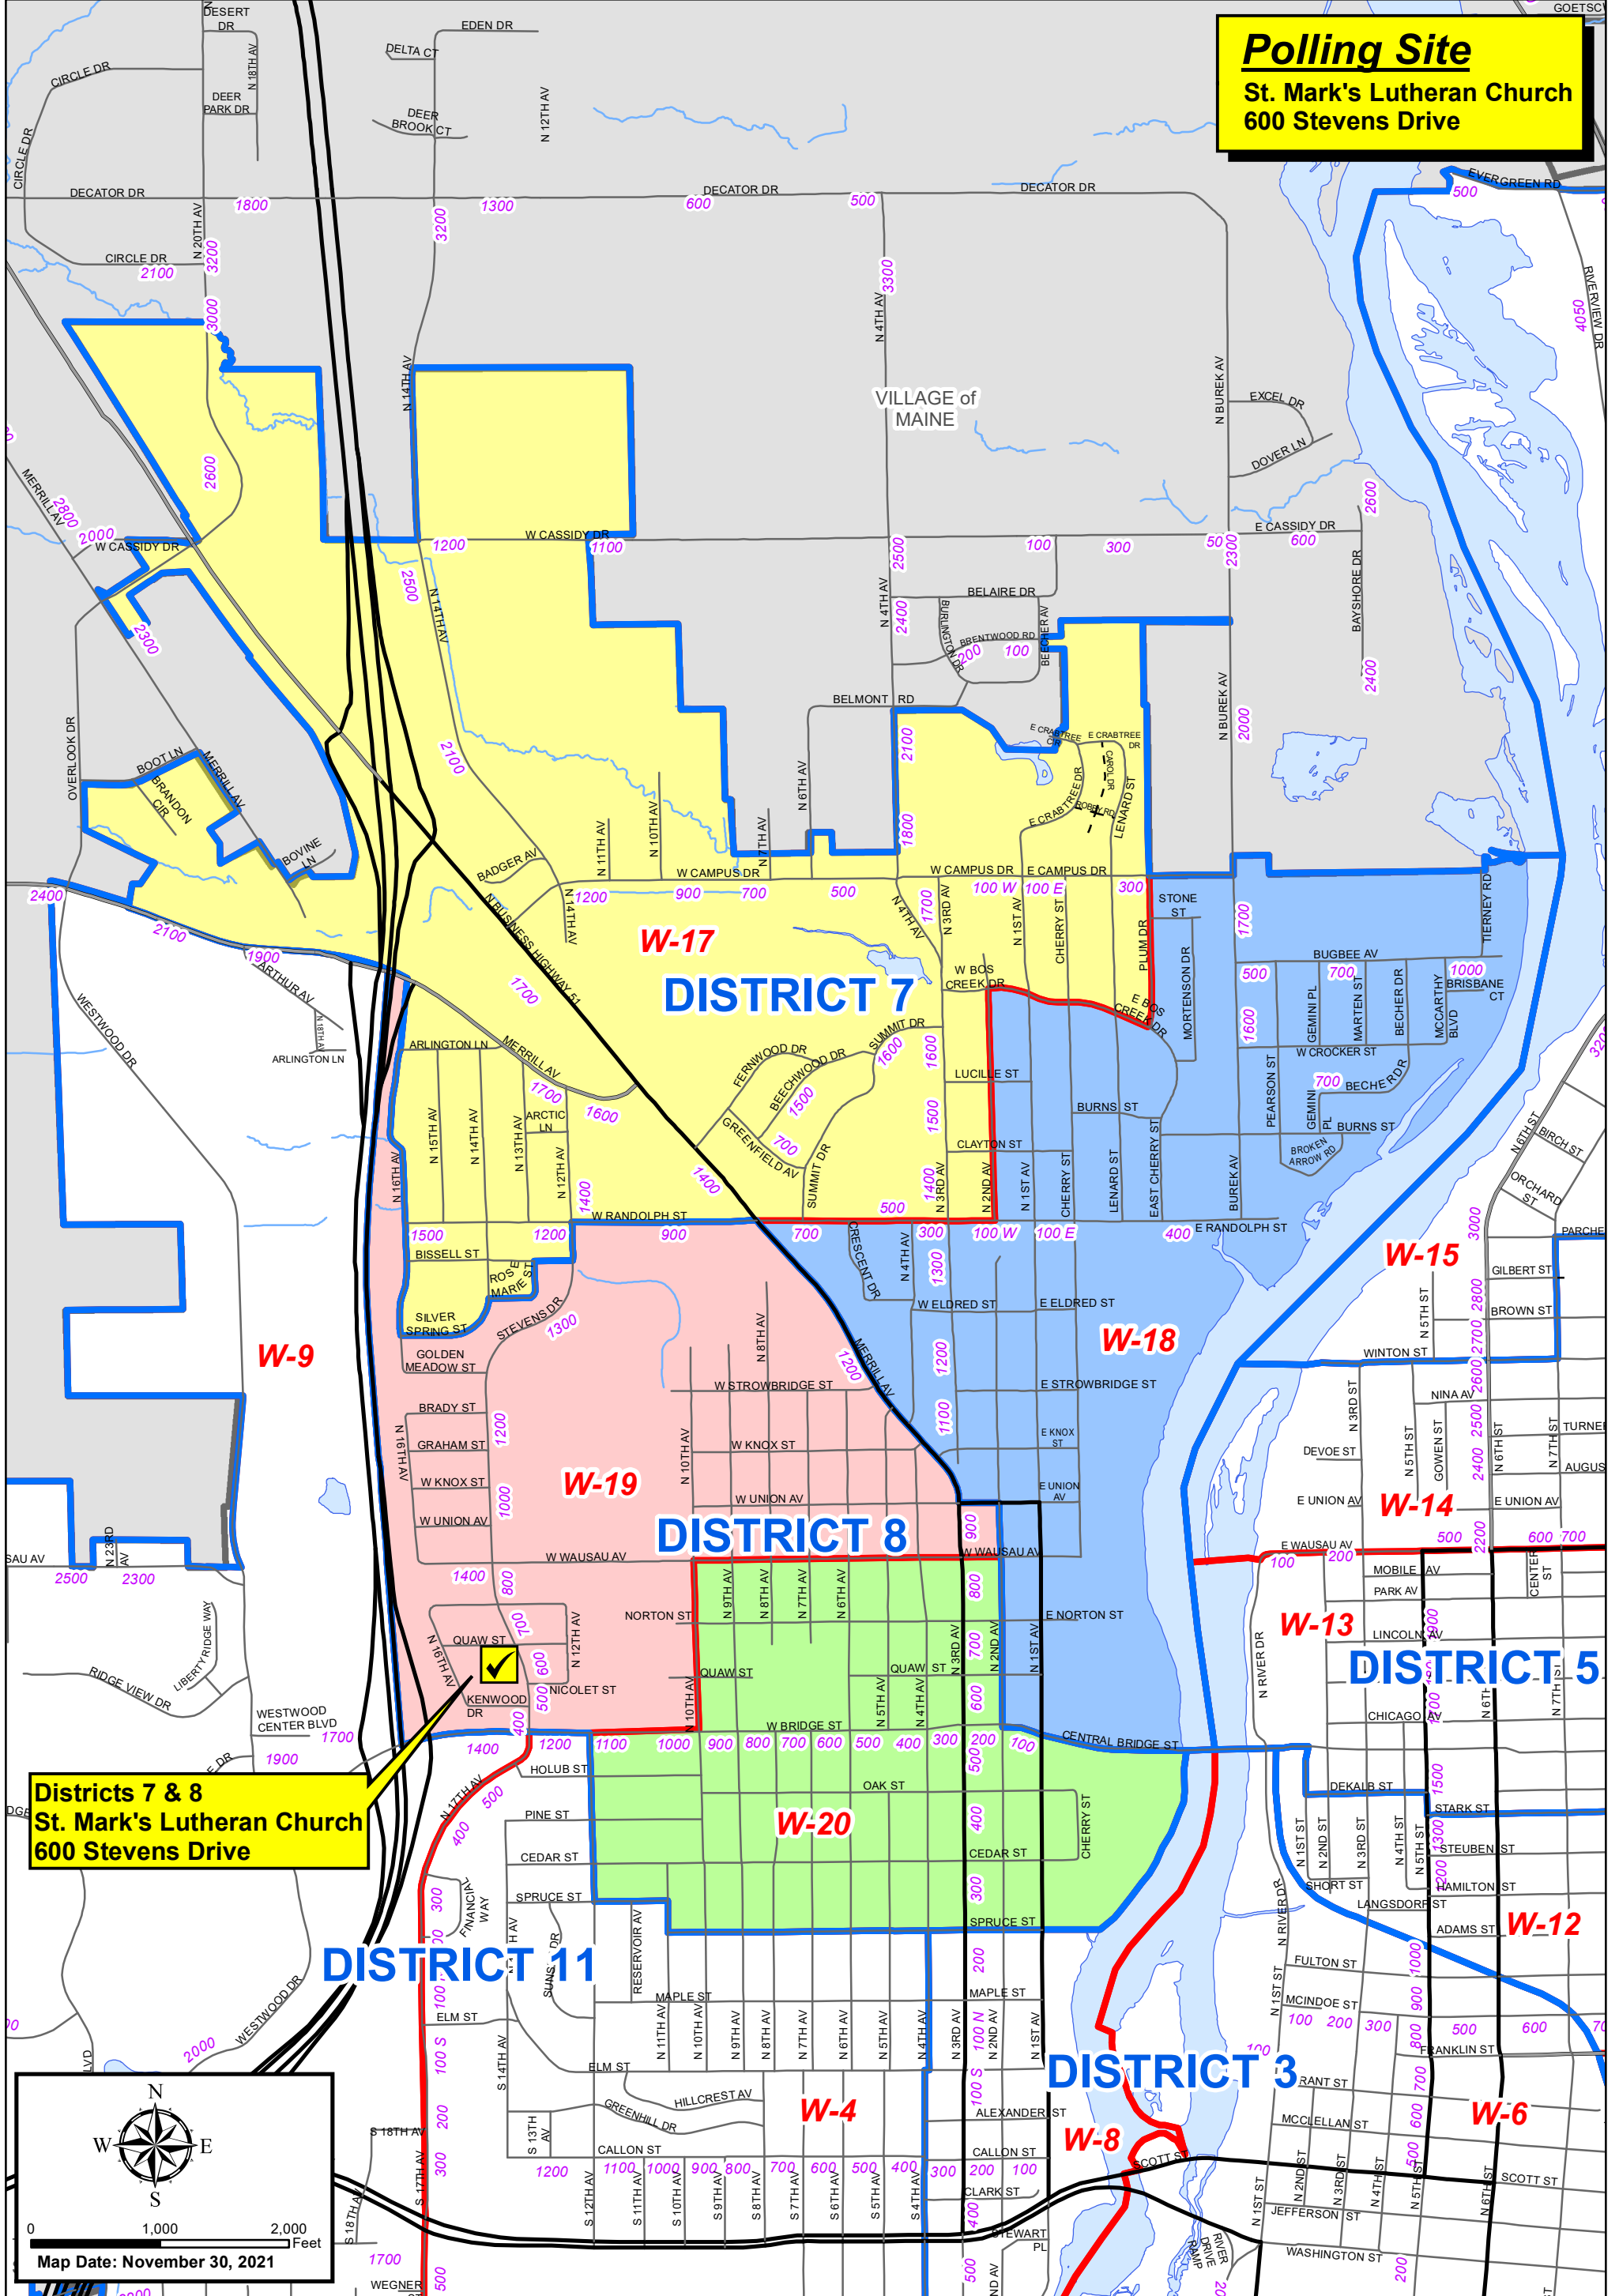

Polling Site
St. Mark's Lutheran Church
600 Stevens Drive

Districts 7 & 8
St. Mark's Lutheran Church
600 Stevens Drive

The City of Wausau
 Marathon County, Wisconsin

NOTES:
 1. DUPLICATION OF THIS MAP IS PROHIBITED WITHOUT THE WRITTEN CONSENT OF THE CITY OF WAUSAU ENGINEERING DEPT.
 2. THIS MAP WAS COMPILED AND DEVELOPED BY THE CITY OF WAUSAU AND MARATHON COUNTY GIS. THE CITY AND COUNTY ASSUME NO RESPONSIBILITY FOR THE ACCURACY OF THE INFORMATION CONTAINED HEREIN.
 3. MAP FEATURES DEVELOPED FROM SEVERAL SOURCES INCLUDING, BUT NOT LIMITED TO AERIAL PHOTOGRAPHY AND GPS.