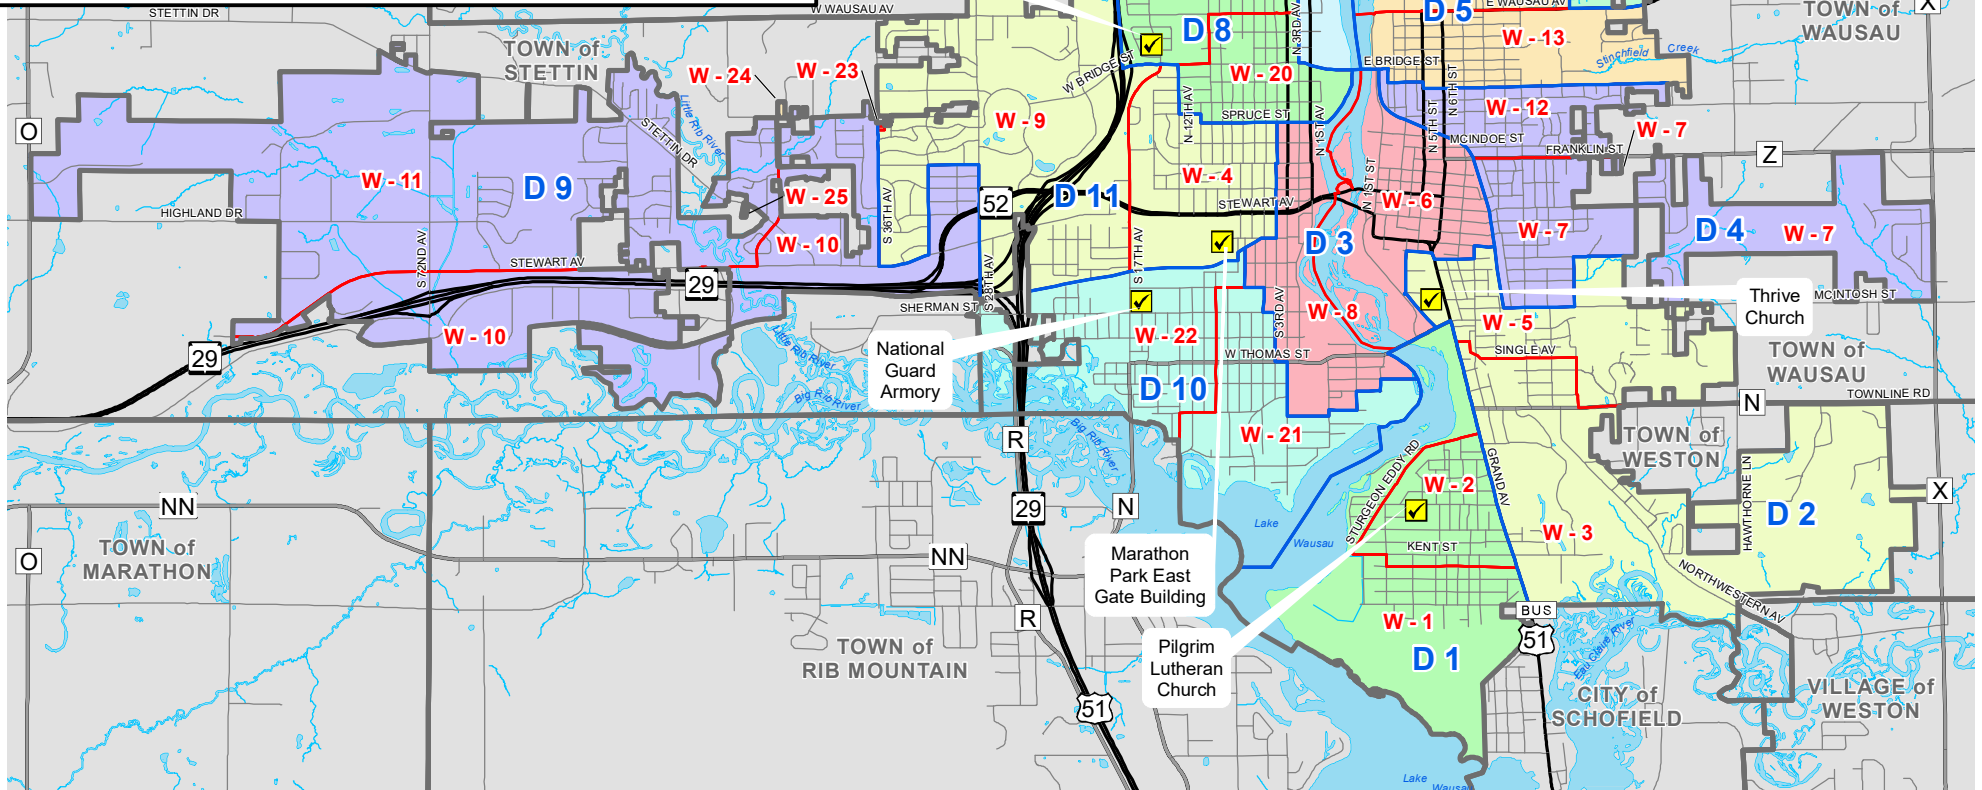

# Polling Sites

District	Site	Address
1 & 2	Pilgrim Lutheran Church	709 Weston Ave
3 & 10	Marathon Park East Gate	600 Block of Garfield Ave
4 & 5	Thrive Church	400 Grand Ave
6	Sylvan Hill Park	1329 Sylvan St
7 & 8	St Mark's Lutheran Church	600 Stevens Dr
9 & 11	National Guard Armory	833 S 17th Ave

NOTES:  
 1. DUPLICATION OF THIS MAP IS PROHIBITED WITHOUT THE WRITTEN CONSENT OF THE CITY OF WAUSAU ENGINEERING DEPT.  
 2. THIS MAP WAS COMPILED AND DEVELOPED BY THE CITY OF WAUSAU AND MARATHON COUNTY GIS. THE CITY AND COUNTY ASSUME NO RESPONSIBILITY FOR THE ACCURACY OF THE INFORMATION CONTAINED HEREIN.  
 3. MAP FEATURES DEVELOPED FROM APRIL 2020 AERIAL PHOTOGRAPHY.

## ALDERMANIC DISTRICTS AND WARDS

City of Wausau

Polling Sites
  District Boundary
  Ward Boundary

Map Date: January 26, 2023

City of Wausau  
 Department of Public Works  
 GIS Division  
 407 Grant Street  
 Wausau, WI 54403  
 gis@ci.wausau.wi.us