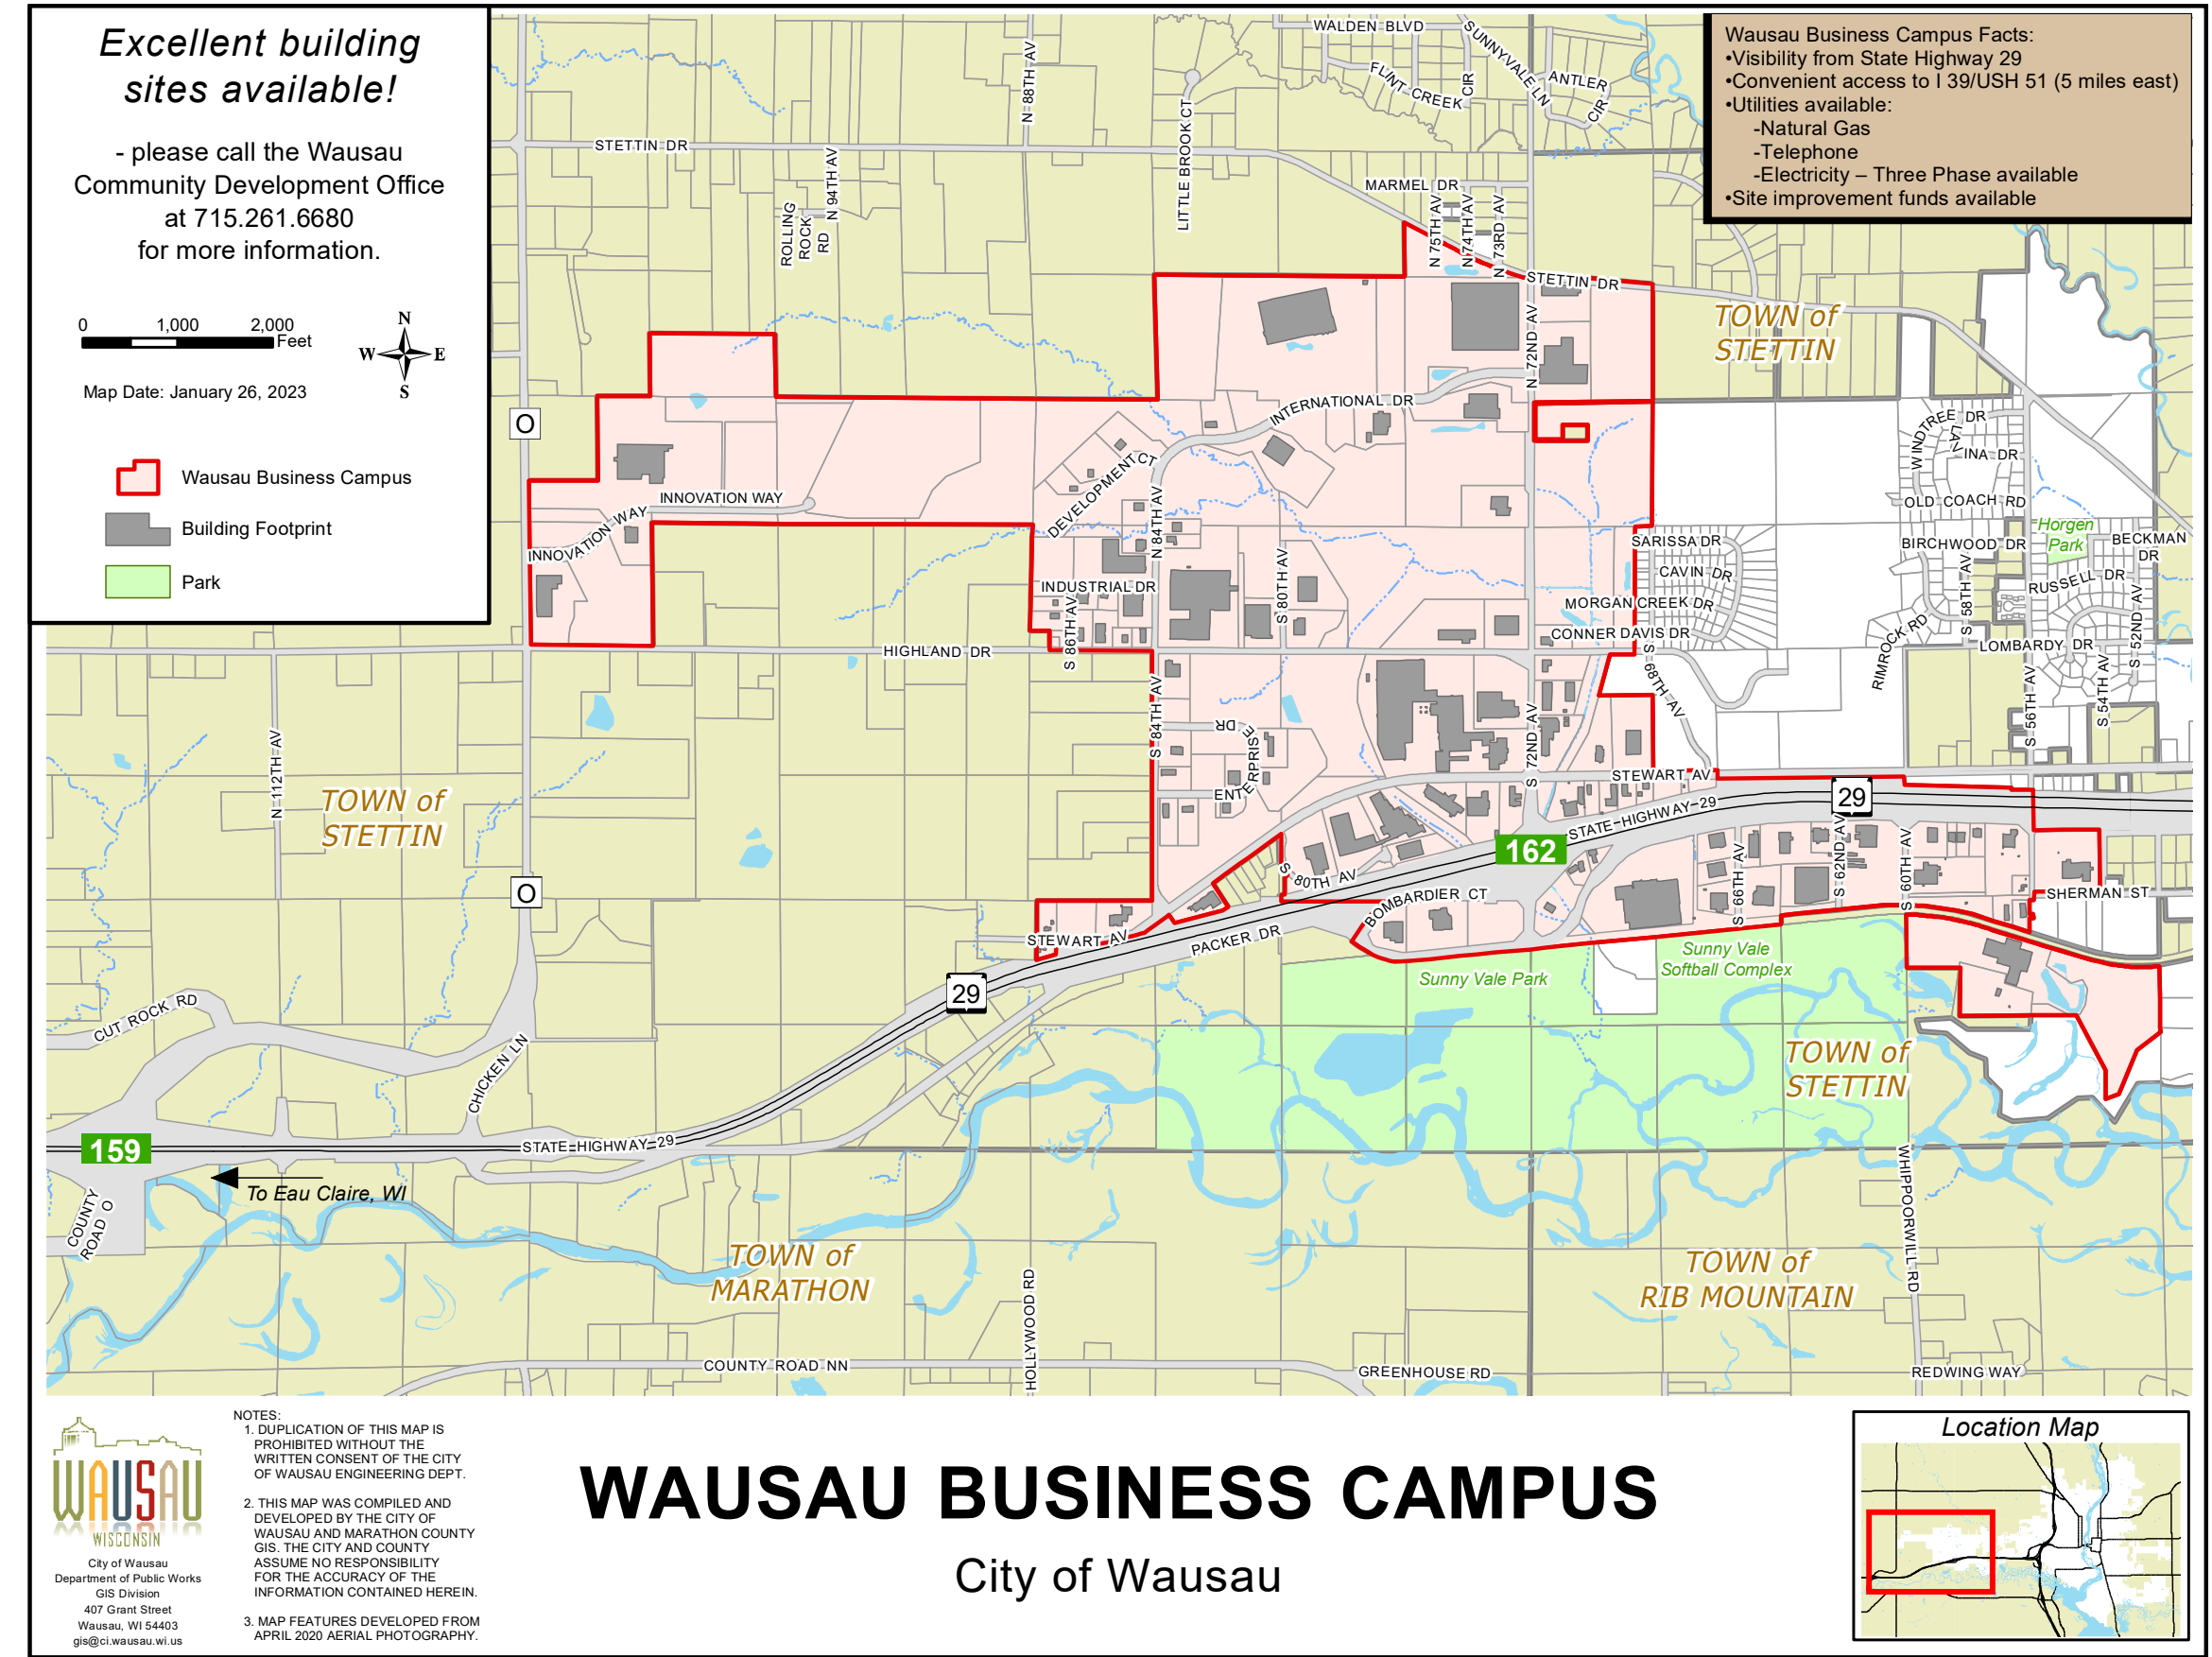

Wausau City Government Telephone Directory
City Hall Main Information Line 715-261-6500

Airport (Downtown) 715-845-3400
Ambulance Billing..... 1-888-777-4911
Assessment..... 715-261-6600
Attorney (City).....715-261-6590
City/County Data Center Commission.....715-261-6700
Clerk/Customer Service.....715-261-6620
Community Development.....715-261-6680
Digger's Hotline..... 1-800-242-8511
Engineering.....715-261-6740
Finance.....715-261-6640
Fire Dept, 606 E. Thomas St. 715-261-7900
IF EMERGENCY - DIAL 911
Ambulance Billing (see above)
Harter's Disposal.....888-804-8556
Housing Authority, 550 E. Thomas St.....715-261-6687
Human Resources (City).....715-261-6630
Inspections & Electrical System.....715-261-6780
Building, Electrical, Plumbing, Property & Housing, Street Lights and Traffic Signals, Zoning
Mayor's Office.....715-261-6800
Metro-Ride Transit System, 420 Plumer St. 715-842-9287
Municipal Court.....715-261-6650
Parking Information.....715-261-6765
Parks, Recreation & Forestry, 212 River Dr. 715-261-1550
Planning.....715-261-6760
Police, 515 Grand Ave. General Information 715-261-7800
IF EMERGENCY - DIAL 911
Dispatch Non-Emergency Calls 715-849-7795
Crime Prevention 715-261-7809
Investigations.....715-261-7811
Public Works/Street Dept, 400 Myron St.....715-261-6971
TDD (Telecommunications Device for the Deaf).....715-261-6770
Treasurer - See Clerk/Customer Service
Wausau Area Access Media (Public Access).....715-261-6550
Wausau Water Works.....715-261-6530
After Hours Emergency 715-848-7549