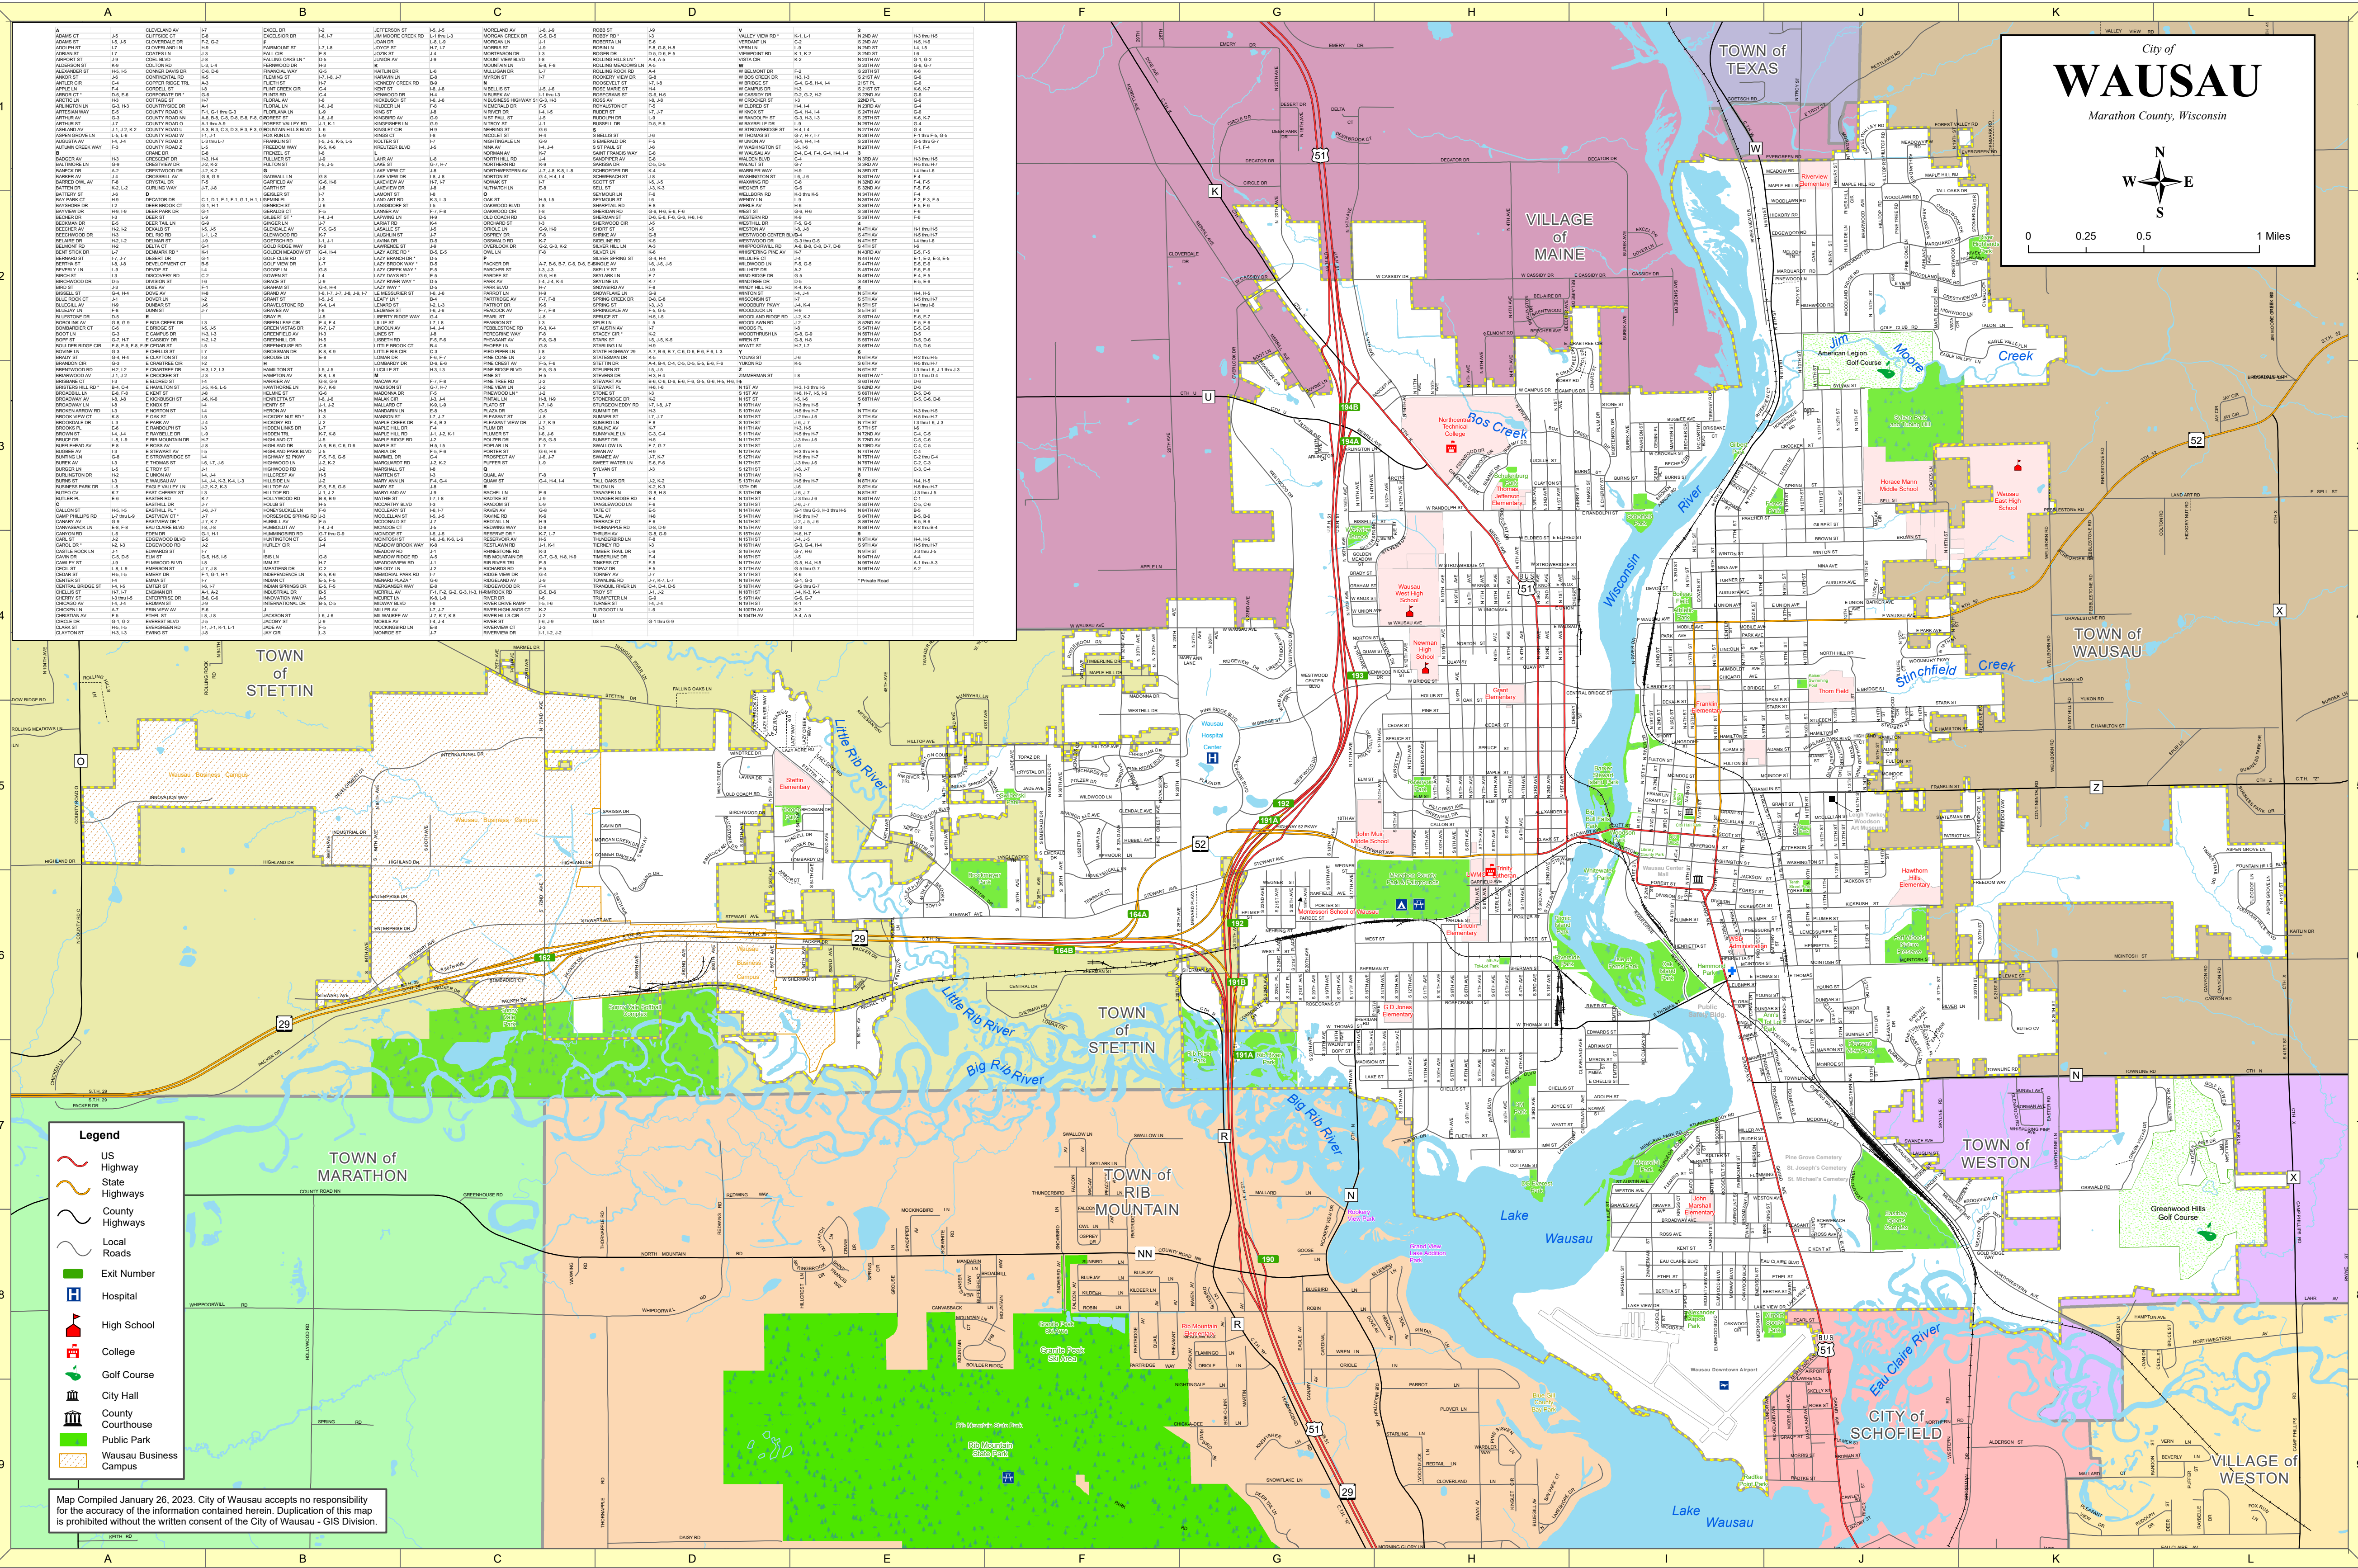

City of WAUSAU

Marathon County, Wisconsin

Street Name	Address Range
ADAMS CT	1-4
ADAMS ST	1-15
ADAMS ST	16-25
ADAMS ST	26-35
ADAMS ST	36-45
ADAMS ST	46-55
ADAMS ST	56-65
ADAMS ST	66-75
ADAMS ST	76-85
ADAMS ST	86-95
ADAMS ST	96-105
ADAMS ST	106-115
ADAMS ST	116-125
ADAMS ST	126-135
ADAMS ST	136-145
ADAMS ST	146-155
ADAMS ST	156-165
ADAMS ST	166-175
ADAMS ST	176-185
ADAMS ST	186-195
ADAMS ST	196-205
ADAMS ST	206-215
ADAMS ST	216-225
ADAMS ST	226-235
ADAMS ST	236-245
ADAMS ST	246-255
ADAMS ST	256-265
ADAMS ST	266-275
ADAMS ST	276-285
ADAMS ST	286-295
ADAMS ST	296-305
ADAMS ST	306-315
ADAMS ST	316-325
ADAMS ST	326-335
ADAMS ST	336-345
ADAMS ST	346-355
ADAMS ST	356-365
ADAMS ST	366-375
ADAMS ST	376-385
ADAMS ST	386-395
ADAMS ST	396-405
ADAMS ST	406-415
ADAMS ST	416-425
ADAMS ST	426-435
ADAMS ST	436-445
ADAMS ST	446-455
ADAMS ST	456-465
ADAMS ST	466-475
ADAMS ST	476-485
ADAMS ST	486-495
ADAMS ST	496-505
ADAMS ST	506-515
ADAMS ST	516-525
ADAMS ST	526-535
ADAMS ST	536-545
ADAMS ST	546-555
ADAMS ST	556-565
ADAMS ST	566-575
ADAMS ST	576-585
ADAMS ST	586-595
ADAMS ST	596-605
ADAMS ST	606-615
ADAMS ST	616-625
ADAMS ST	626-635
ADAMS ST	636-645
ADAMS ST	646-655
ADAMS ST	656-665
ADAMS ST	666-675
ADAMS ST	676-685
ADAMS ST	686-695
ADAMS ST	696-705
ADAMS ST	706-715
ADAMS ST	716-725
ADAMS ST	726-735
ADAMS ST	736-745
ADAMS ST	746-755
ADAMS ST	756-765
ADAMS ST	766-775
ADAMS ST	776-785
ADAMS ST	786-795
ADAMS ST	796-805
ADAMS ST	806-815
ADAMS ST	816-825
ADAMS ST	826-835
ADAMS ST	836-845
ADAMS ST	846-855
ADAMS ST	856-865
ADAMS ST	866-875
ADAMS ST	876-885
ADAMS ST	886-895
ADAMS ST	896-905
ADAMS ST	906-915
ADAMS ST	916-925
ADAMS ST	926-935
ADAMS ST	936-945
ADAMS ST	946-955
ADAMS ST	956-965
ADAMS ST	966-975
ADAMS ST	976-985
ADAMS ST	986-995
ADAMS ST	996-1005

Legend

- US Highway
- State Highways
- County Highways
- Local Roads
- Exit Number
- Hospital
- High School
- College
- Golf Course
- City Hall
- County Courthouse
- Public Park
- Wausau Business Campus