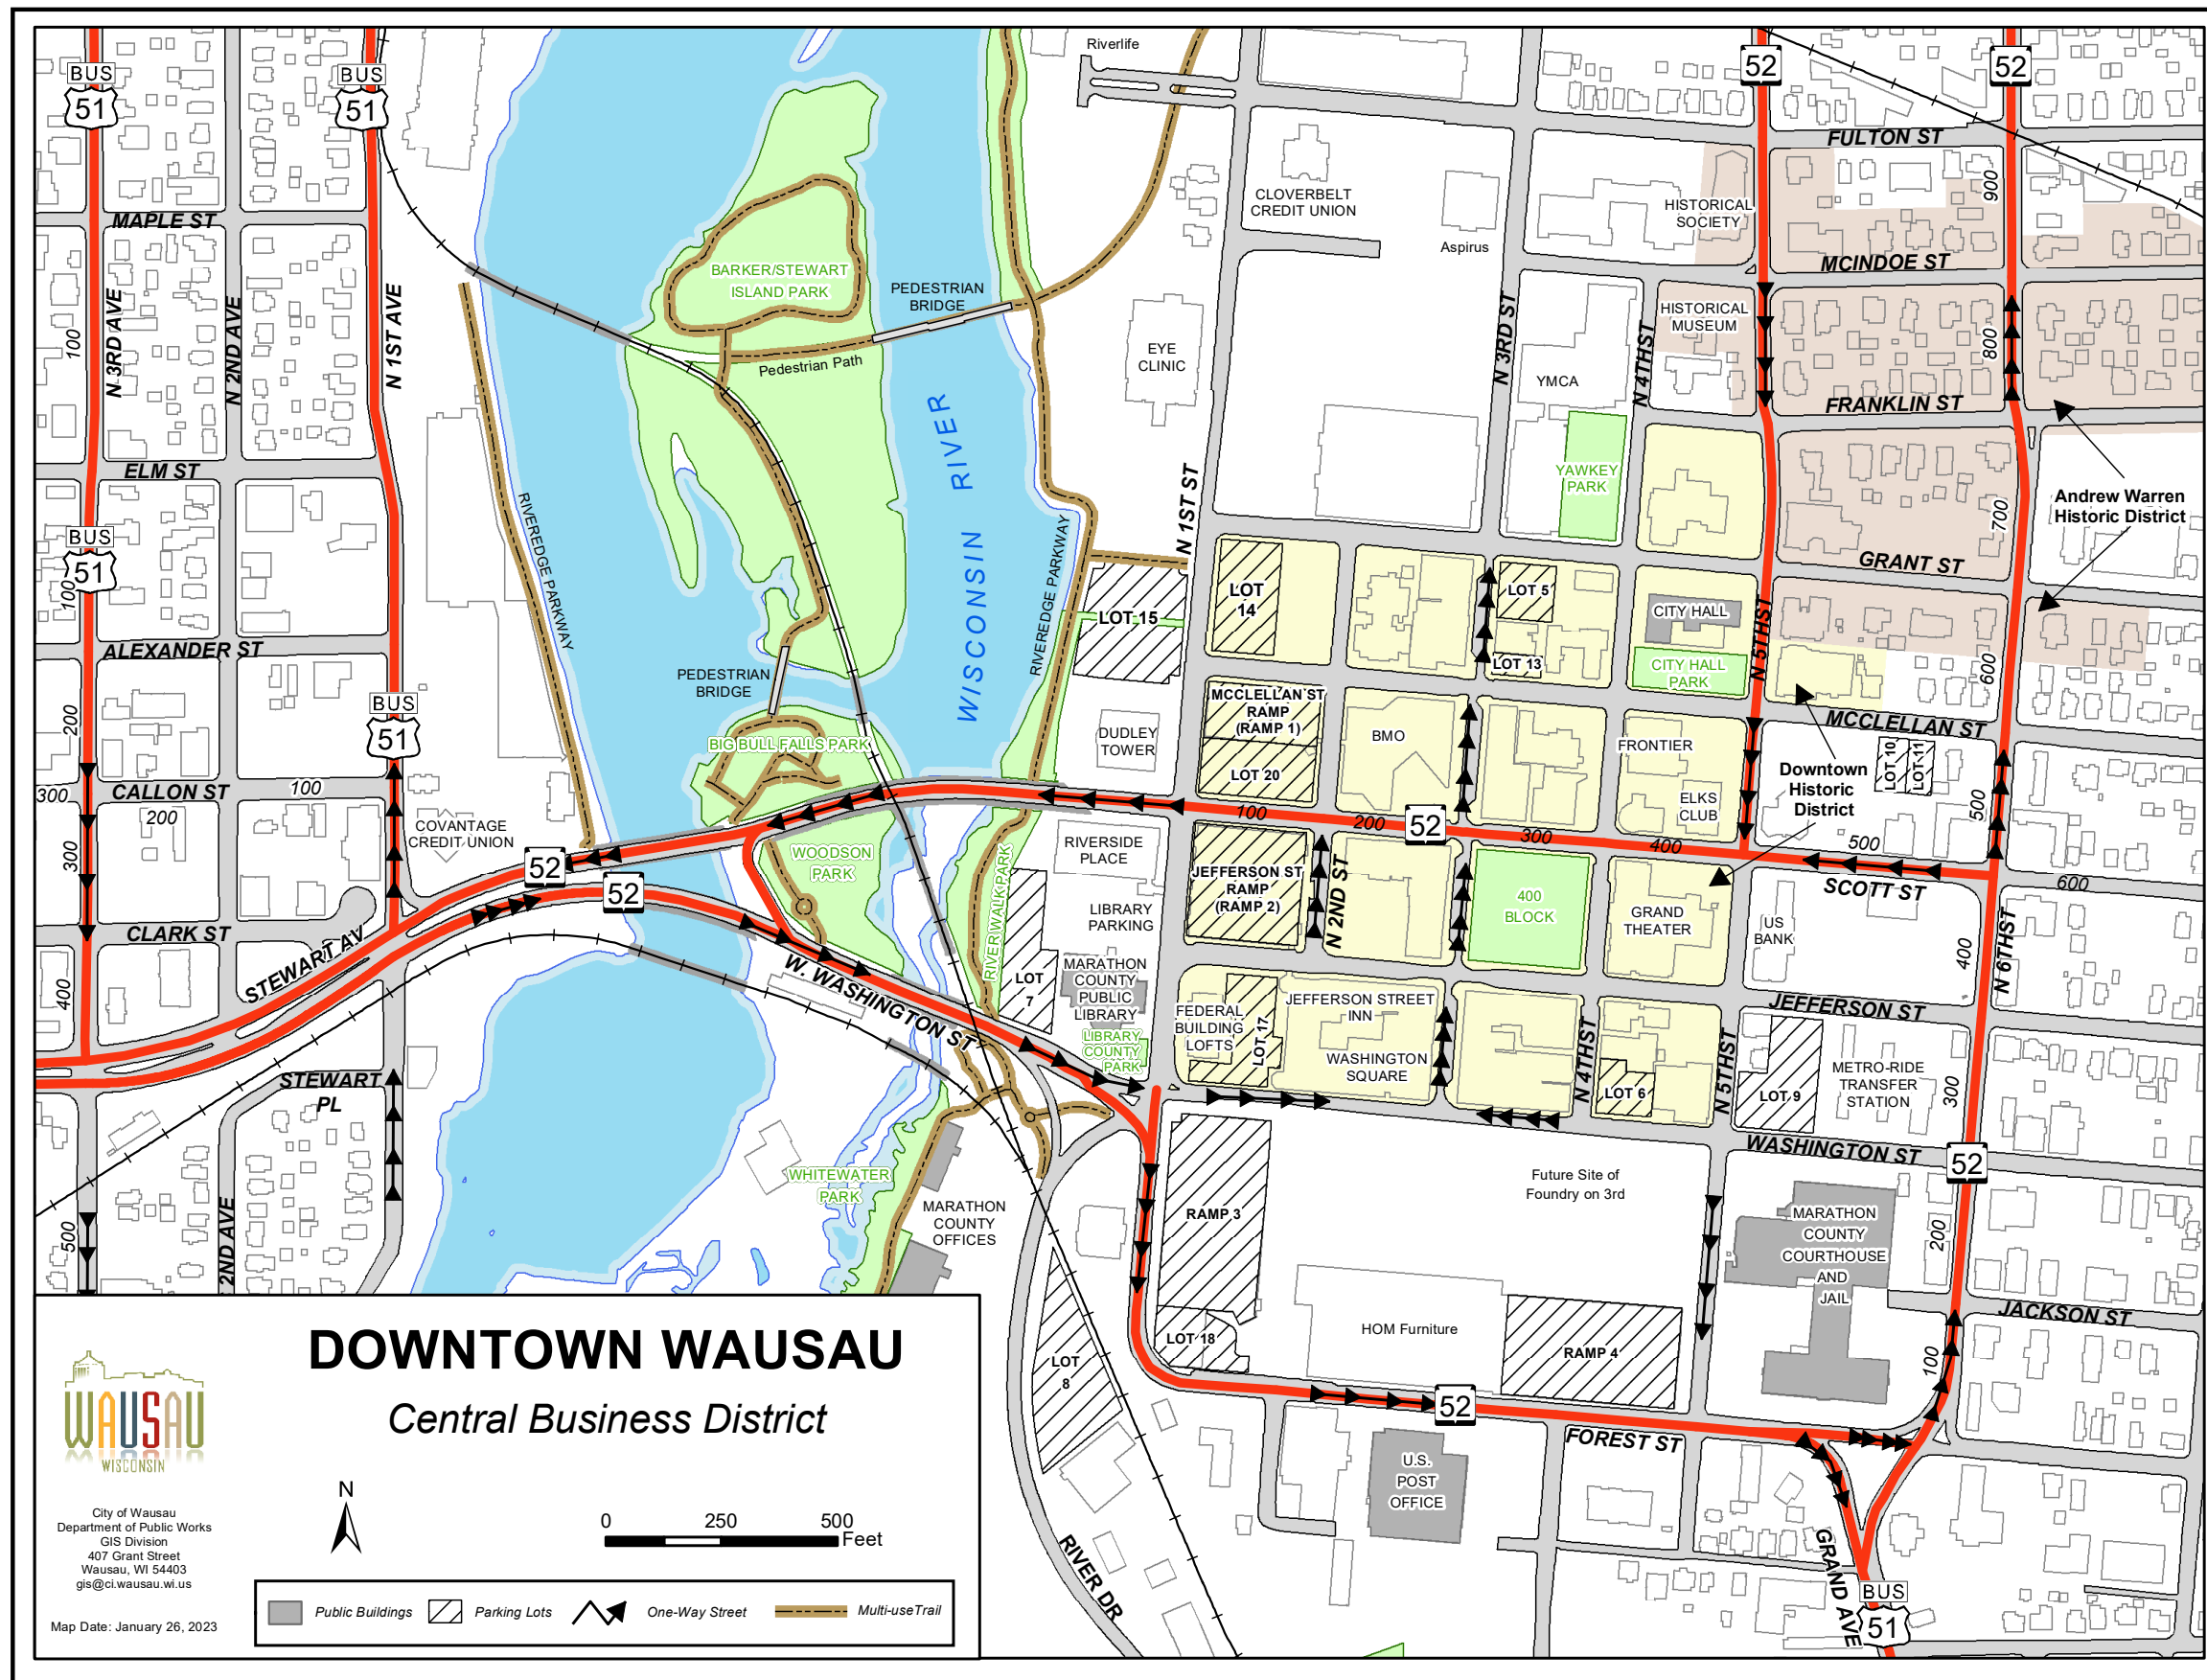

Wausau City Government Telephone Directory
City Hall Main Information Line 715-261-6500

Airport (Downtown) 715-845-3400
Ambulance Billing..... 1-888-777-4911
Assessment..... 715-261-6600
Attorney (City).....715-261-6590
City/County Data Center Commission.....715-261-6700
Clerk/Customer Service.....715-261-6620
Community Development.....715-261-6680
Digger's Hotline..... 1-800-242-8511
Engineering.....715-261-6740
Finance.....715-261-6640
Fire Dept, 606 E. Thomas St. 715-261-7900
IF EMERGENCY - DIAL 911
Ambulance Billing (see above)
Harter's Disposal.....888-804-8556
Housing Authority, 550 E. Thomas St.....715-261-6687
Human Resources (City).....715-261-6630
Inspections & Electrical System.....715-261-6780
Building, Electrical, Plumbing, Property & Housing, Street Lights and Traffic Signals, Zoning
Mayor's Office.....715-261-6800
Metro-Ride Transit System, 420 Plumer St. 715-842-9287
Municipal Court.....715-261-6650
Parking Information.....715-261-6765
Parks, Recreation & Forestry, 212 River Dr. 715-261-1550
Planning.....715-261-6760
Police, 515 Grand Ave. General Information 715-261-7800
IF EMERGENCY - DIAL 911
Dispatch Non-Emergency Calls 715-849-7795
Crime Prevention 715-261-7809
Investigations.....715-261-7811
Public Works/Street Dept, 400 Myron St.....715-261-6971
TDD (Telecommunications Device for the Deaf).....715-261-6770
Treasurer - See Clerk/Customer Service
Wausau Area Access Media (Public Access).....715-261-6550
Wausau Water Works.....715-261-6530
After Hours Emergency 715-848-7549